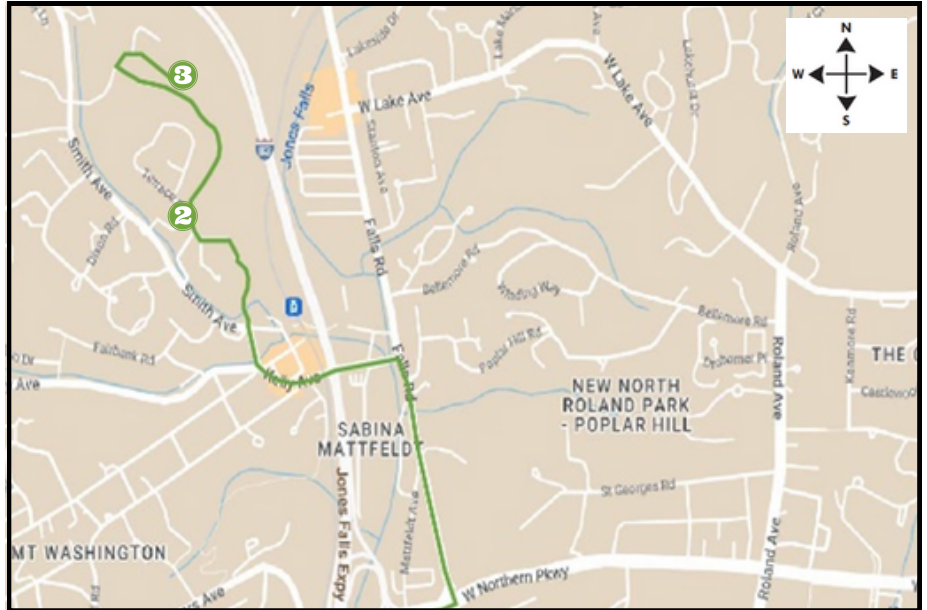

# Homewood - Mt. Washington Express

## 2024 Fall Schedule

Get up-to-the-minute information on arrival times with the TransLoc app (available via Google Play or the Apple App Store) or at <http://jhu.transloc.com>

| Stop # | Location          |
|--------|-------------------|
| 1      | Mason Hall        |
| 2      | McAuley Hall      |
| 3      | 6225 Smith Avenue |

| Departure Times |            |                   |
|-----------------|------------|-------------------|
| 1. Mason        | 2. McAuley | 3. 6225 Smith Ave |
| 8:00 AM         | 8:24 AM    | 8:27 AM           |
| 8:50 AM         | 9:10 AM    | 9:13 AM           |
| 9:40 AM         | 10:00 AM   | 10:03 AM          |
| 10:25 AM        | 10:45 AM   | 10:48 AM          |
| 11:10 AM        | 11:30 AM   | 11:33 AM          |
|                 |            |                   |
| 12:30 PM        | 12:50 PM   | 12:53 PM          |
| 1:15 PM         | 1:35 PM    | 1:38 PM           |
| 2:00 PM         | 2:25 PM    | 2:28 PM           |
| 2:55 PM         | 3:20 PM    | 3:23 PM           |
| 3:50 PM         | 4:15 PM    | 4:18 PM           |
| 4:45 PM         | 5:05 PM    | 5:08 PM           |
|                 |            |                   |
| 6:30 PM         | 6:50 PM    | N/A               |
| 7:45 PM         | 8:05 PM    | N/A               |
| 9:15 PM         | 9:40 PM    | N/A               |

**Shuttle operates Monday through Friday only.**

Listed times are time points; shuttles leave no sooner than times listed.

There is an additional stop at McAuley approx. 3 minutes after 6225 Smith Ave stop