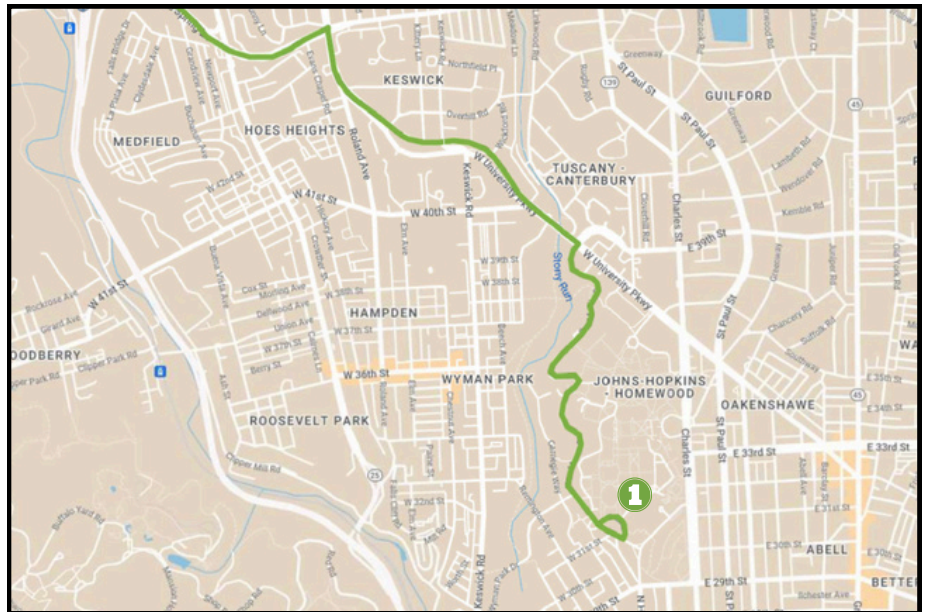

# Homewood - Mt. Washington Express

## 2024 Fall Schedule

Get up-to-the-minute information on arrival times with the TransLoc app (available via Google Play or the Apple App Store) or at <http://jhu.transloc.com>

| Stop # | Location          |
|--------|-------------------|
| 1      | Mason Hall        |
| 2      | McAuley Hall      |
| 3      | 6225 Smith Avenue |

| Departure Times |            |                   |
|-----------------|------------|-------------------|
| 1. Mason        | 2. McAuley | 3. 6225 Smith Ave |
| 8:00 AM         | 8:24 AM    | 8:27 AM           |
| 8:50 AM         | 9:10 AM    | 9:13 AM           |
| 9:40 AM         | 10:00 AM   | 10:03 AM          |
| 10:25 AM        | 10:45 AM   | 10:48 AM          |
| 11:10 AM        | 11:30 AM   | 11:33 AM          |
|                 |            |                   |
| 12:30 PM        | 12:50 PM   | 12:53 PM          |
| 1:15 PM         | 1:35 PM    | 1:38 PM           |
| 2:00 PM         | 2:25 PM    | 2:28 PM           |
| 2:55 PM         | 3:20 PM    | 3:23 PM           |
| 3:50 PM         | 4:15 PM    | 4:18 PM           |
| 4:45 PM         | 5:05 PM    | 5:08 PM           |
|                 |            |                   |
| 6:30 PM         | 6:50 PM    | N/A               |
| 7:45 PM         | 8:05 PM    | N/A               |
| 9:15 PM         | 9:40 PM    | N/A               |

**Shuttle operates Monday through Friday only.**

Listed times are time points; shuttles leave no sooner than times listed.

There is an additional stop at McAuley approx. 3 minutes after 6225 Smith Ave stop